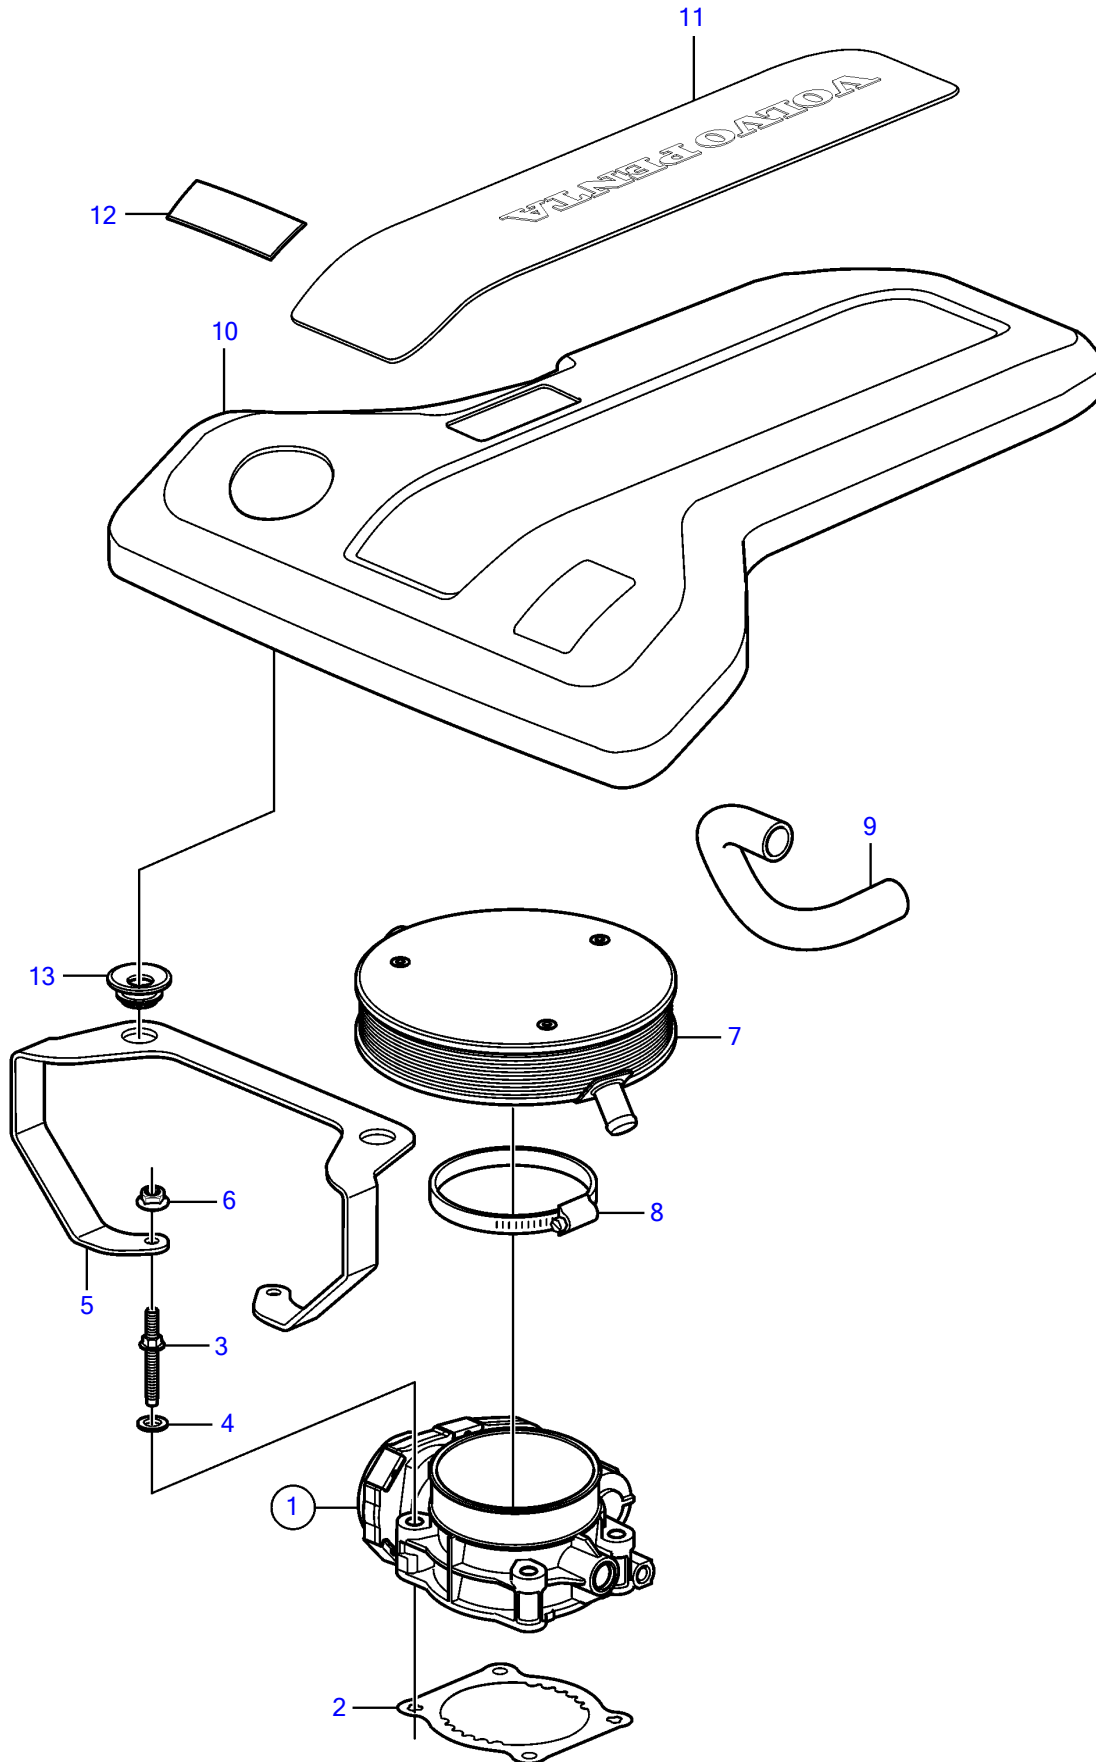

V8-320-E-A

V8-320-E-A

REF	PART NO.	QTY	DESCRIPTION	NOTES
1	21141689	1	Body	
		1	• Switch, idle validation	not sold separately
		2	• Sensor kit, throttle position	not sold separately
2	3849022	1	Gasket	
3	3858964	4	Stud	
4		4	• Washer	not sold separately
5	21651300	1	Bracket	
6	981124	2	Flange nut	
7	3887565	1	Flame shield	
8	21221046	1	Hose clamp	
9	3853546	1	Hose	To valve cover
10	21697113	1	Cover	replaced by next part number
	21973467	1	Cover	
11	21670679	1	• Decal	Volvo Penta V8
12	21658916	1	Decal	320
13	21429100	4	Grommet	